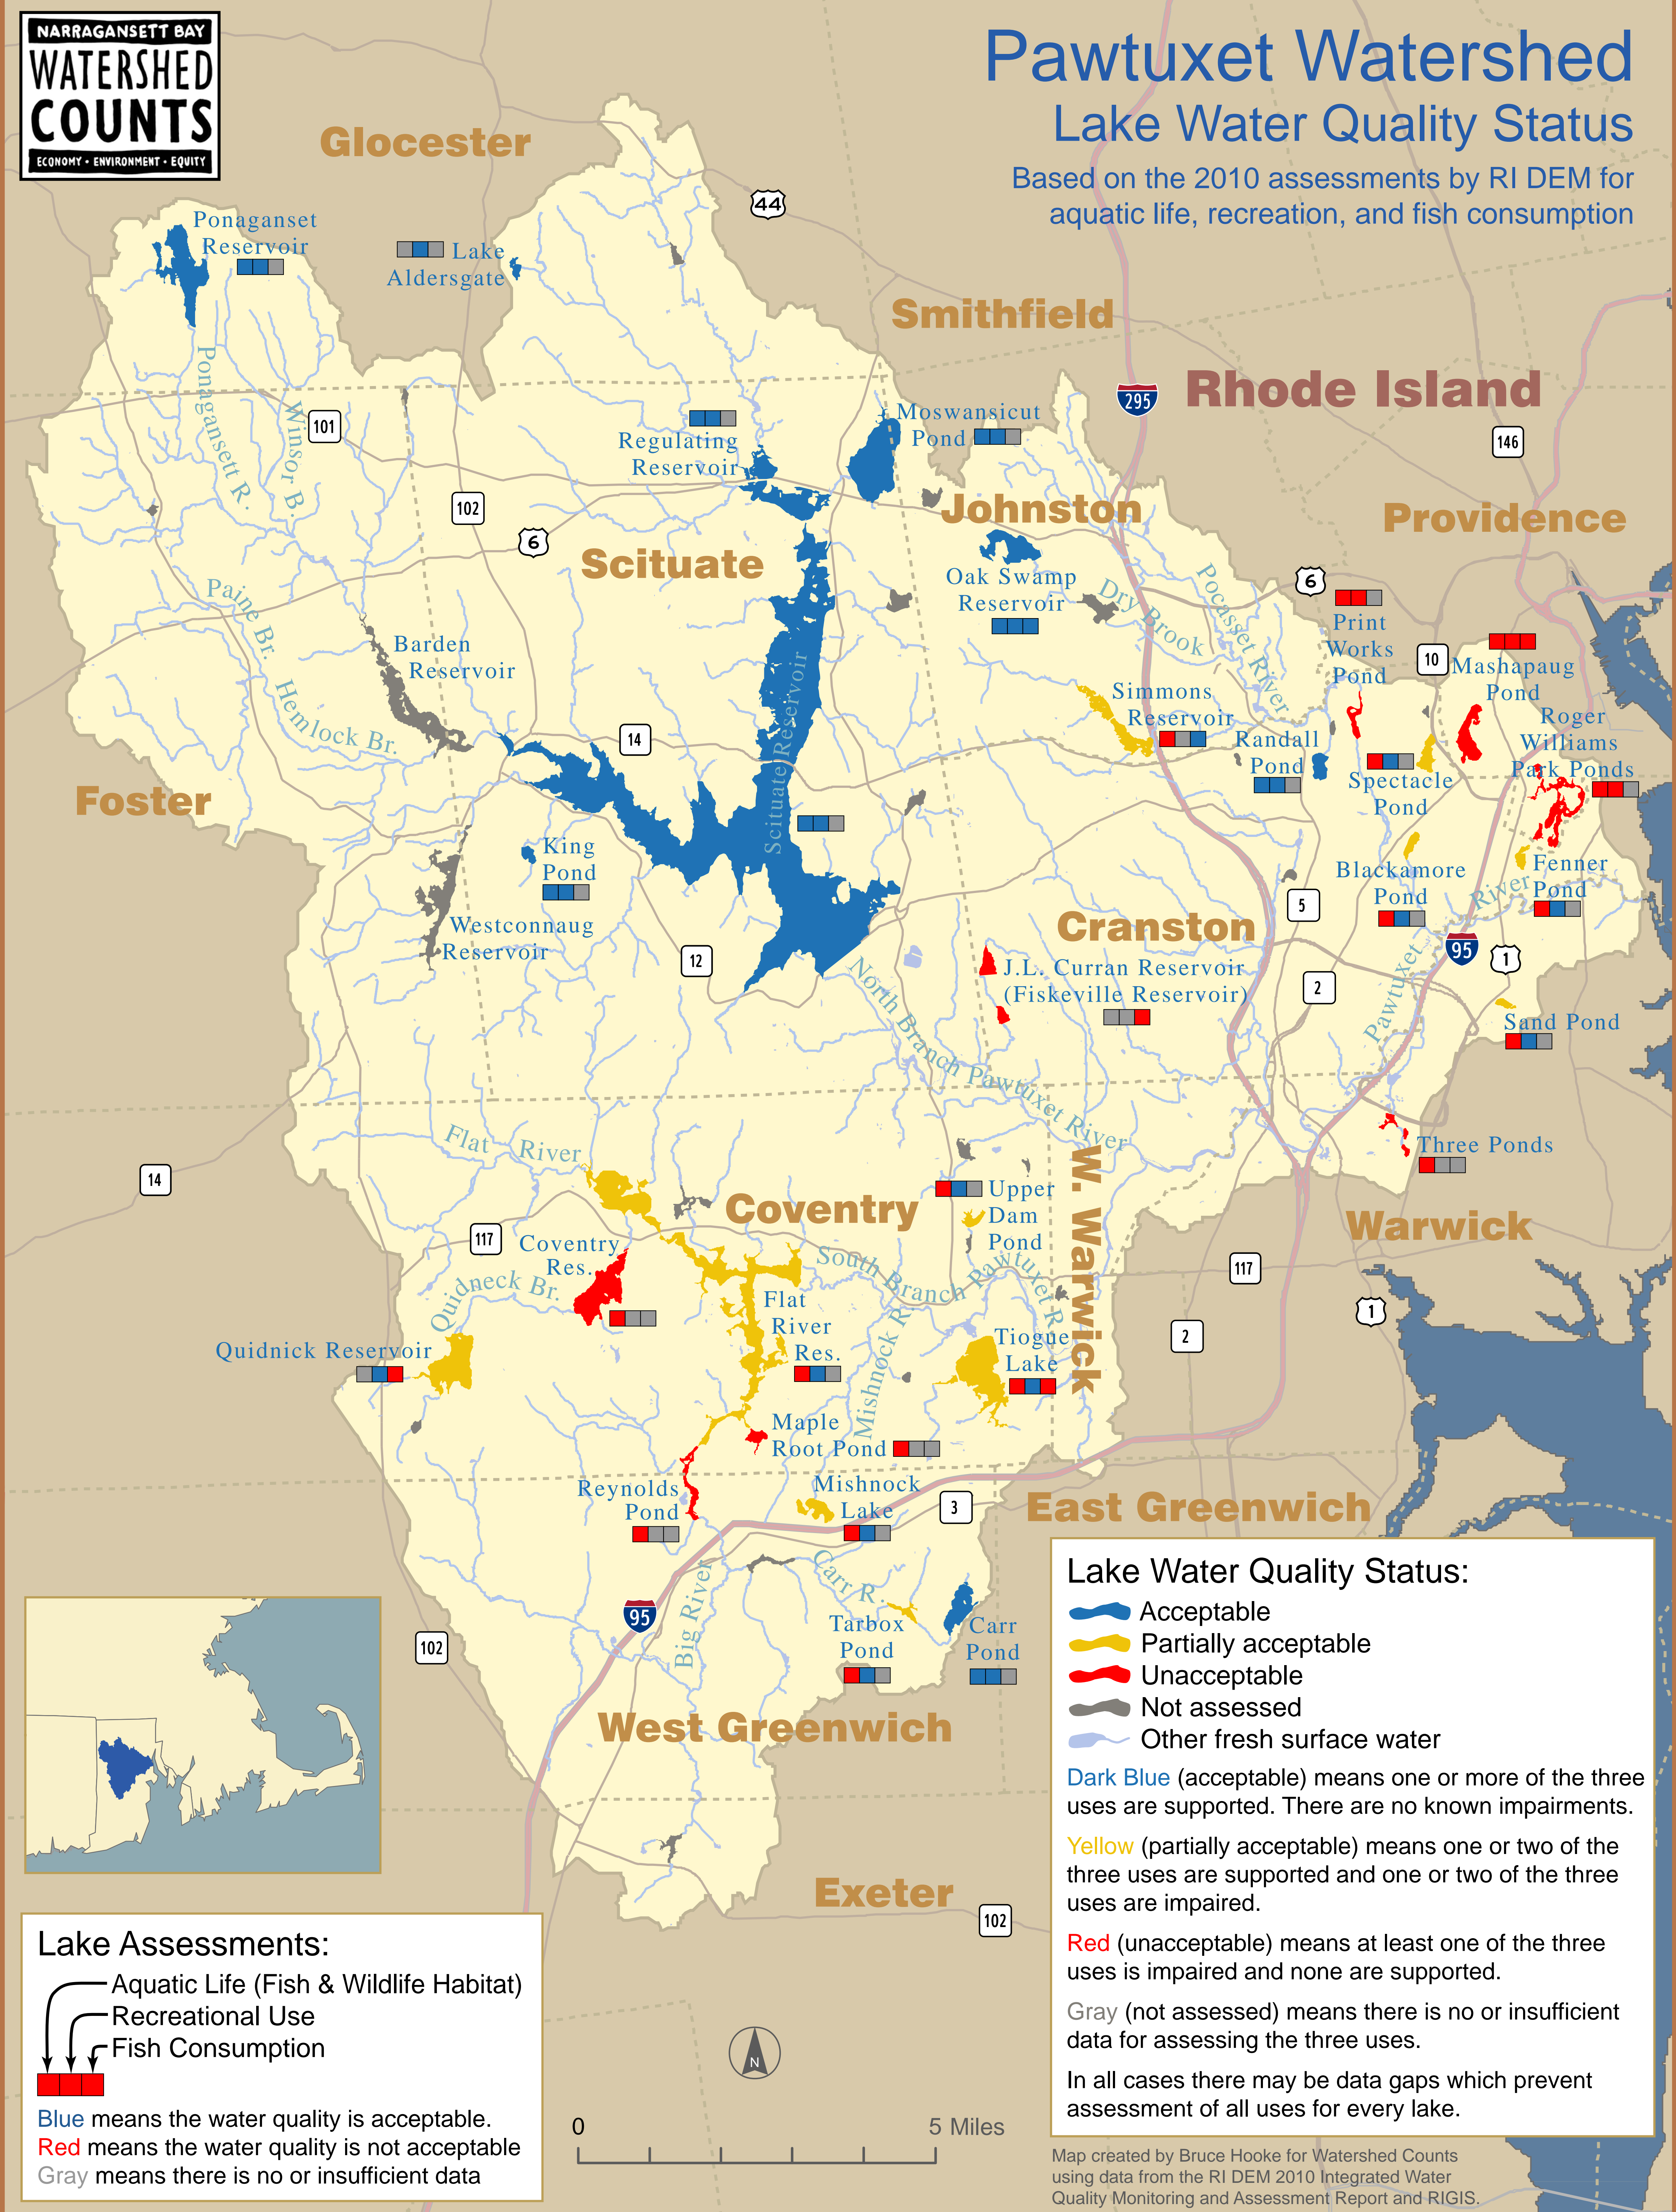

Pawtuxet Watershed

Lake Water Quality Status

Based on the 2010 assessments by RI DEM for aquatic life, recreation, and fish consumption

Lake Water Quality Status:

- █ Acceptable
- █ Partially acceptable
- █ Unacceptable
- █ Not assessed
- █ Other fresh surface water

Red (unacceptable) means at least one of the three uses is impaired and none are supported.

Gray (not assessed) means there is no or insufficient data for assessing the three uses.

In all cases there may be data gaps which prevent assessment of all uses for every lake.